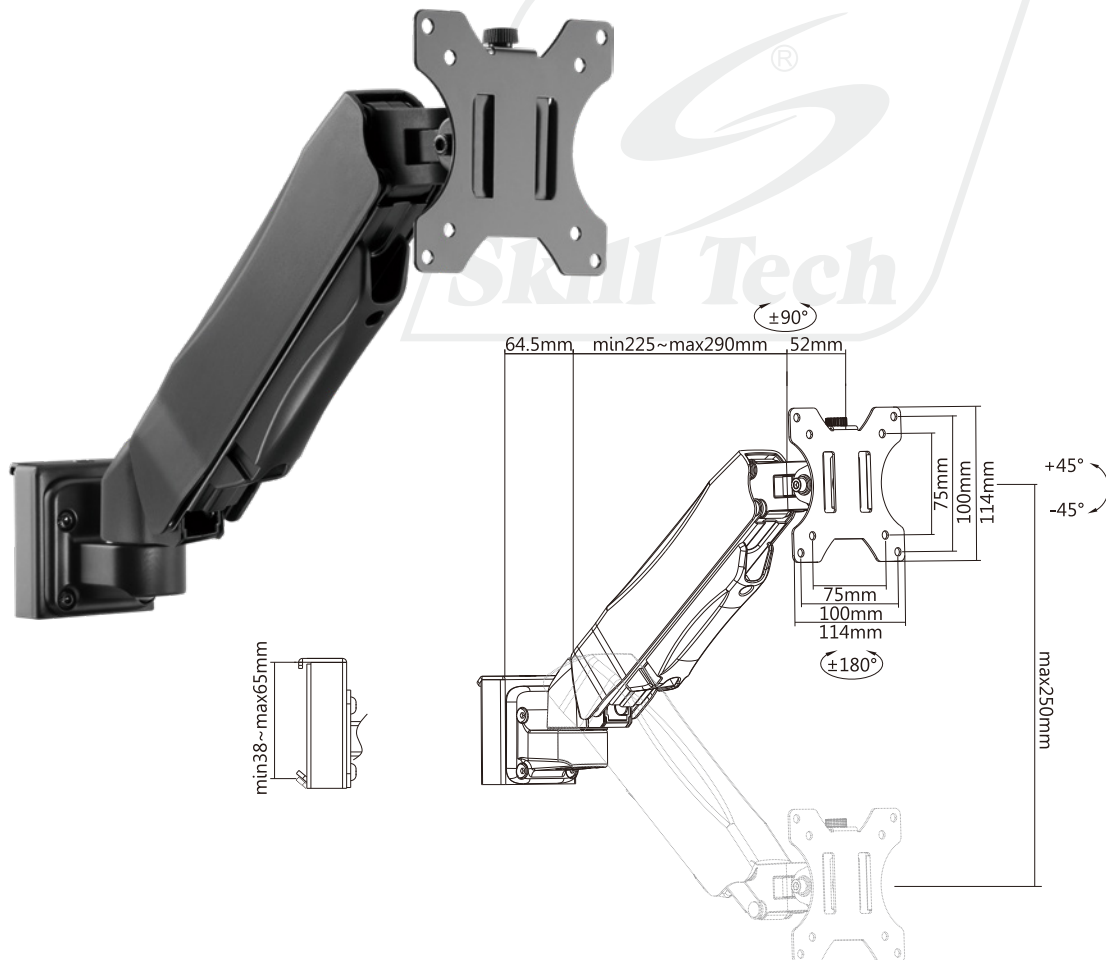

SH W038

Monitor Arm for Slat Wall

For Most 13"-27" Monitors

Slat Wall Mounted Design to Free Up Desktop Spaces.

Screen Size
13"-27"

VESA Compatible
75x75 100x100

Weight Capacity
2-6.5kg/4.4-14.3lbs

Screen Rotation
 $\pm 180^\circ$

Tilt Range
 $\pm 45^\circ$

Swivel Range
 $\pm 90^\circ$

Cable Management